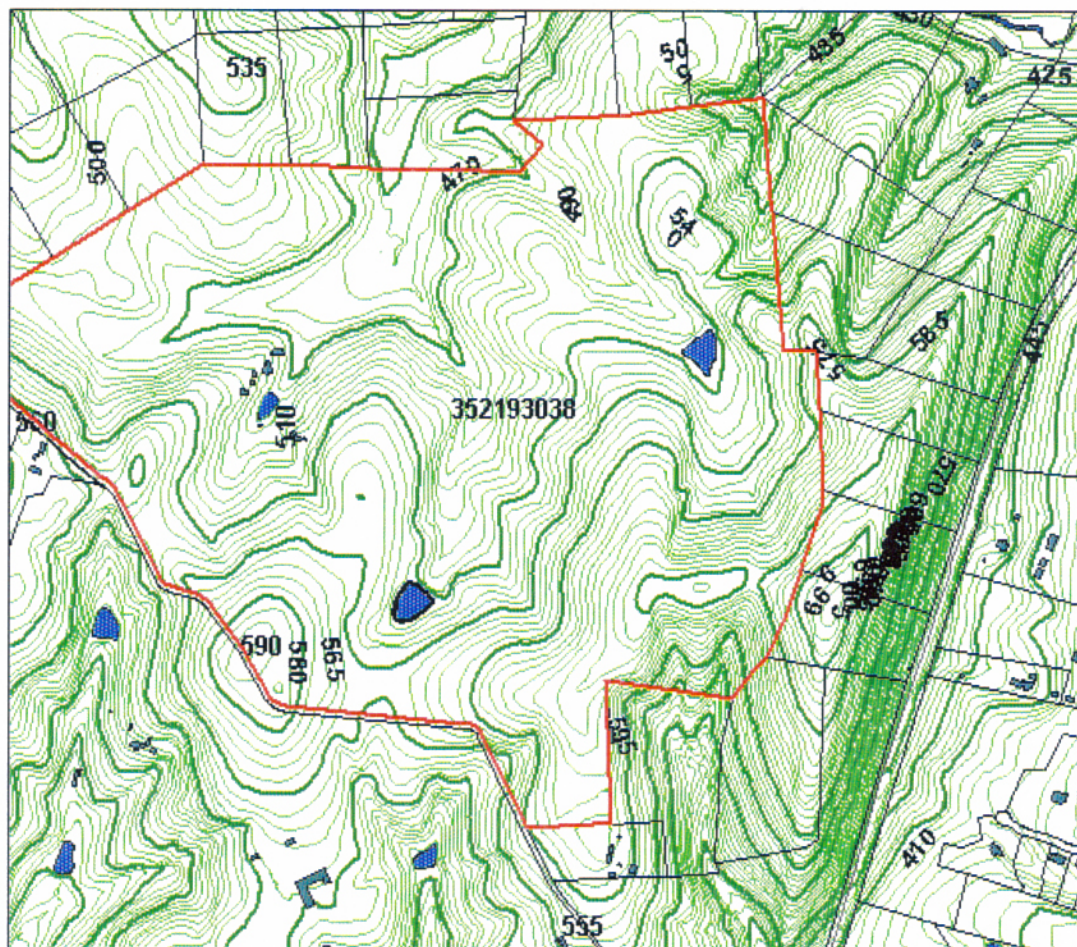

Loudoun County Mapping System

7,074,427

7,068,600

11,728,359

Map Width=6,661 feet

11,735,021

Created on 6/20/2008 11:36:50 AM

PIN	Address
352193038	19942 Hogback Mountain Rd Leesburg 20175

Group All considerations: Polygon Colors are shaded allowing multiple overlays. Legend not provided; use identify feature and/or labeling for feature information.